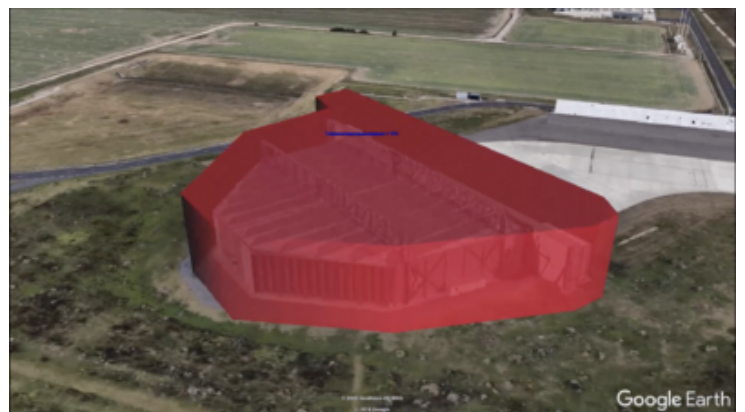

CONTEXT

The Leipzig/Halle LEJ airport (Saxony/Germany) is a relatively small airport for civil air traffic with 2.365.141 passengers in 2017. Little known to the public is it a rather active military and logistical hub among the German airports. It serves as one of the main deportation airports in Germany with governmental numbers reporting 2157 deportations in 2016. Since 2006 US military organised its troop exchange to Iraq and Afghanistan transferring ca. 1600 soldiers per month via LEJ. The soldiers were documented as civilian transit passengers. In 2013 a Hangar was built for SALIS – Strategic Airlift International Solutions' maintenance work on Antonov-An-124 NATO military transportation planes delivering military equipment to Iraq, Afghanistan and Kongo. None of this is present to travellers and civilians. Also, official touristic bus tours through the airport do not mention those functions.

LINKS

- LEJ Video Tour (<https://vimeo.com/manage/videos/511573351>)
- Places en relation (<https://civic-city.org/places>)

FILES